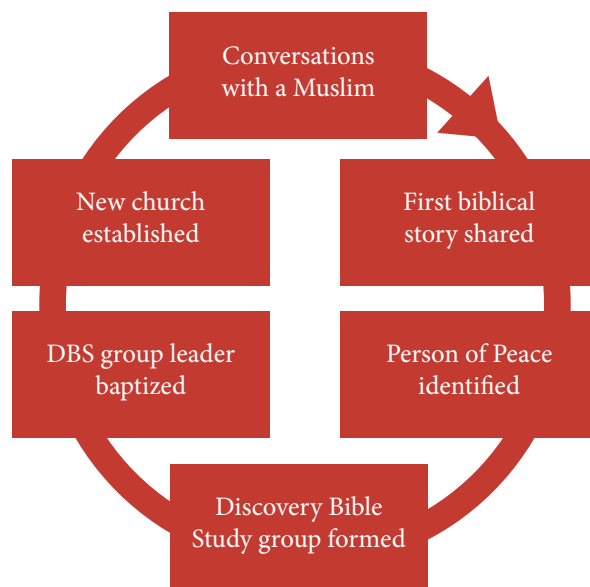

OUR PROCESS

Please join us in praying for these outcomes:

- 17,000+ acts of compassion or service, and conversations with Muslims carried out
- 1,600+ Persons of Peace identified
- 150+ Discovery Bible Study groups started
- 100+ baptisms performed

GLOBAL CATALYTIC
MINISTRIES, INC.

PO Box 3343 Nampa, ID 83653-3343

E-mail: info@catalyticministries.com
catalyticministries.com/start