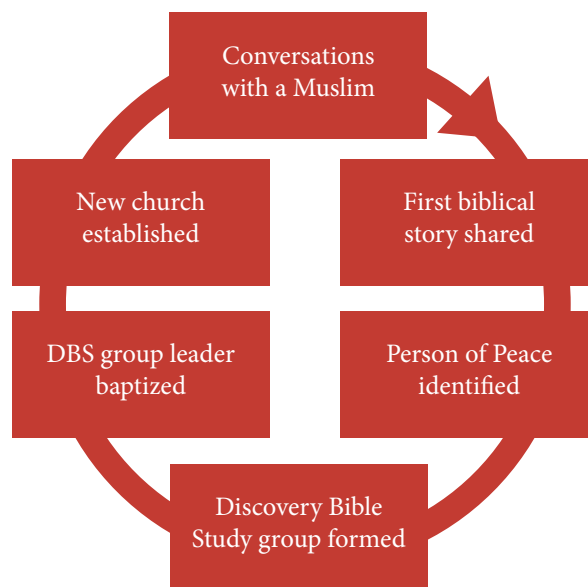

OUR PROCESS

Please join us in praying for these outcomes:

- 17,000+ acts of compassion or service, and conversations with Muslims carried out
- 1,600+ Persons of Peace identified
- 150+ Discovery Bible Study groups started
- 100+ baptisms performed

GLOBAL CATALYTIC
MINISTRIES, INC.

PO Box 3343 Nampa, ID 83653-3343

E-mail: info@catalyticministries.com
catalyticministries.com/start